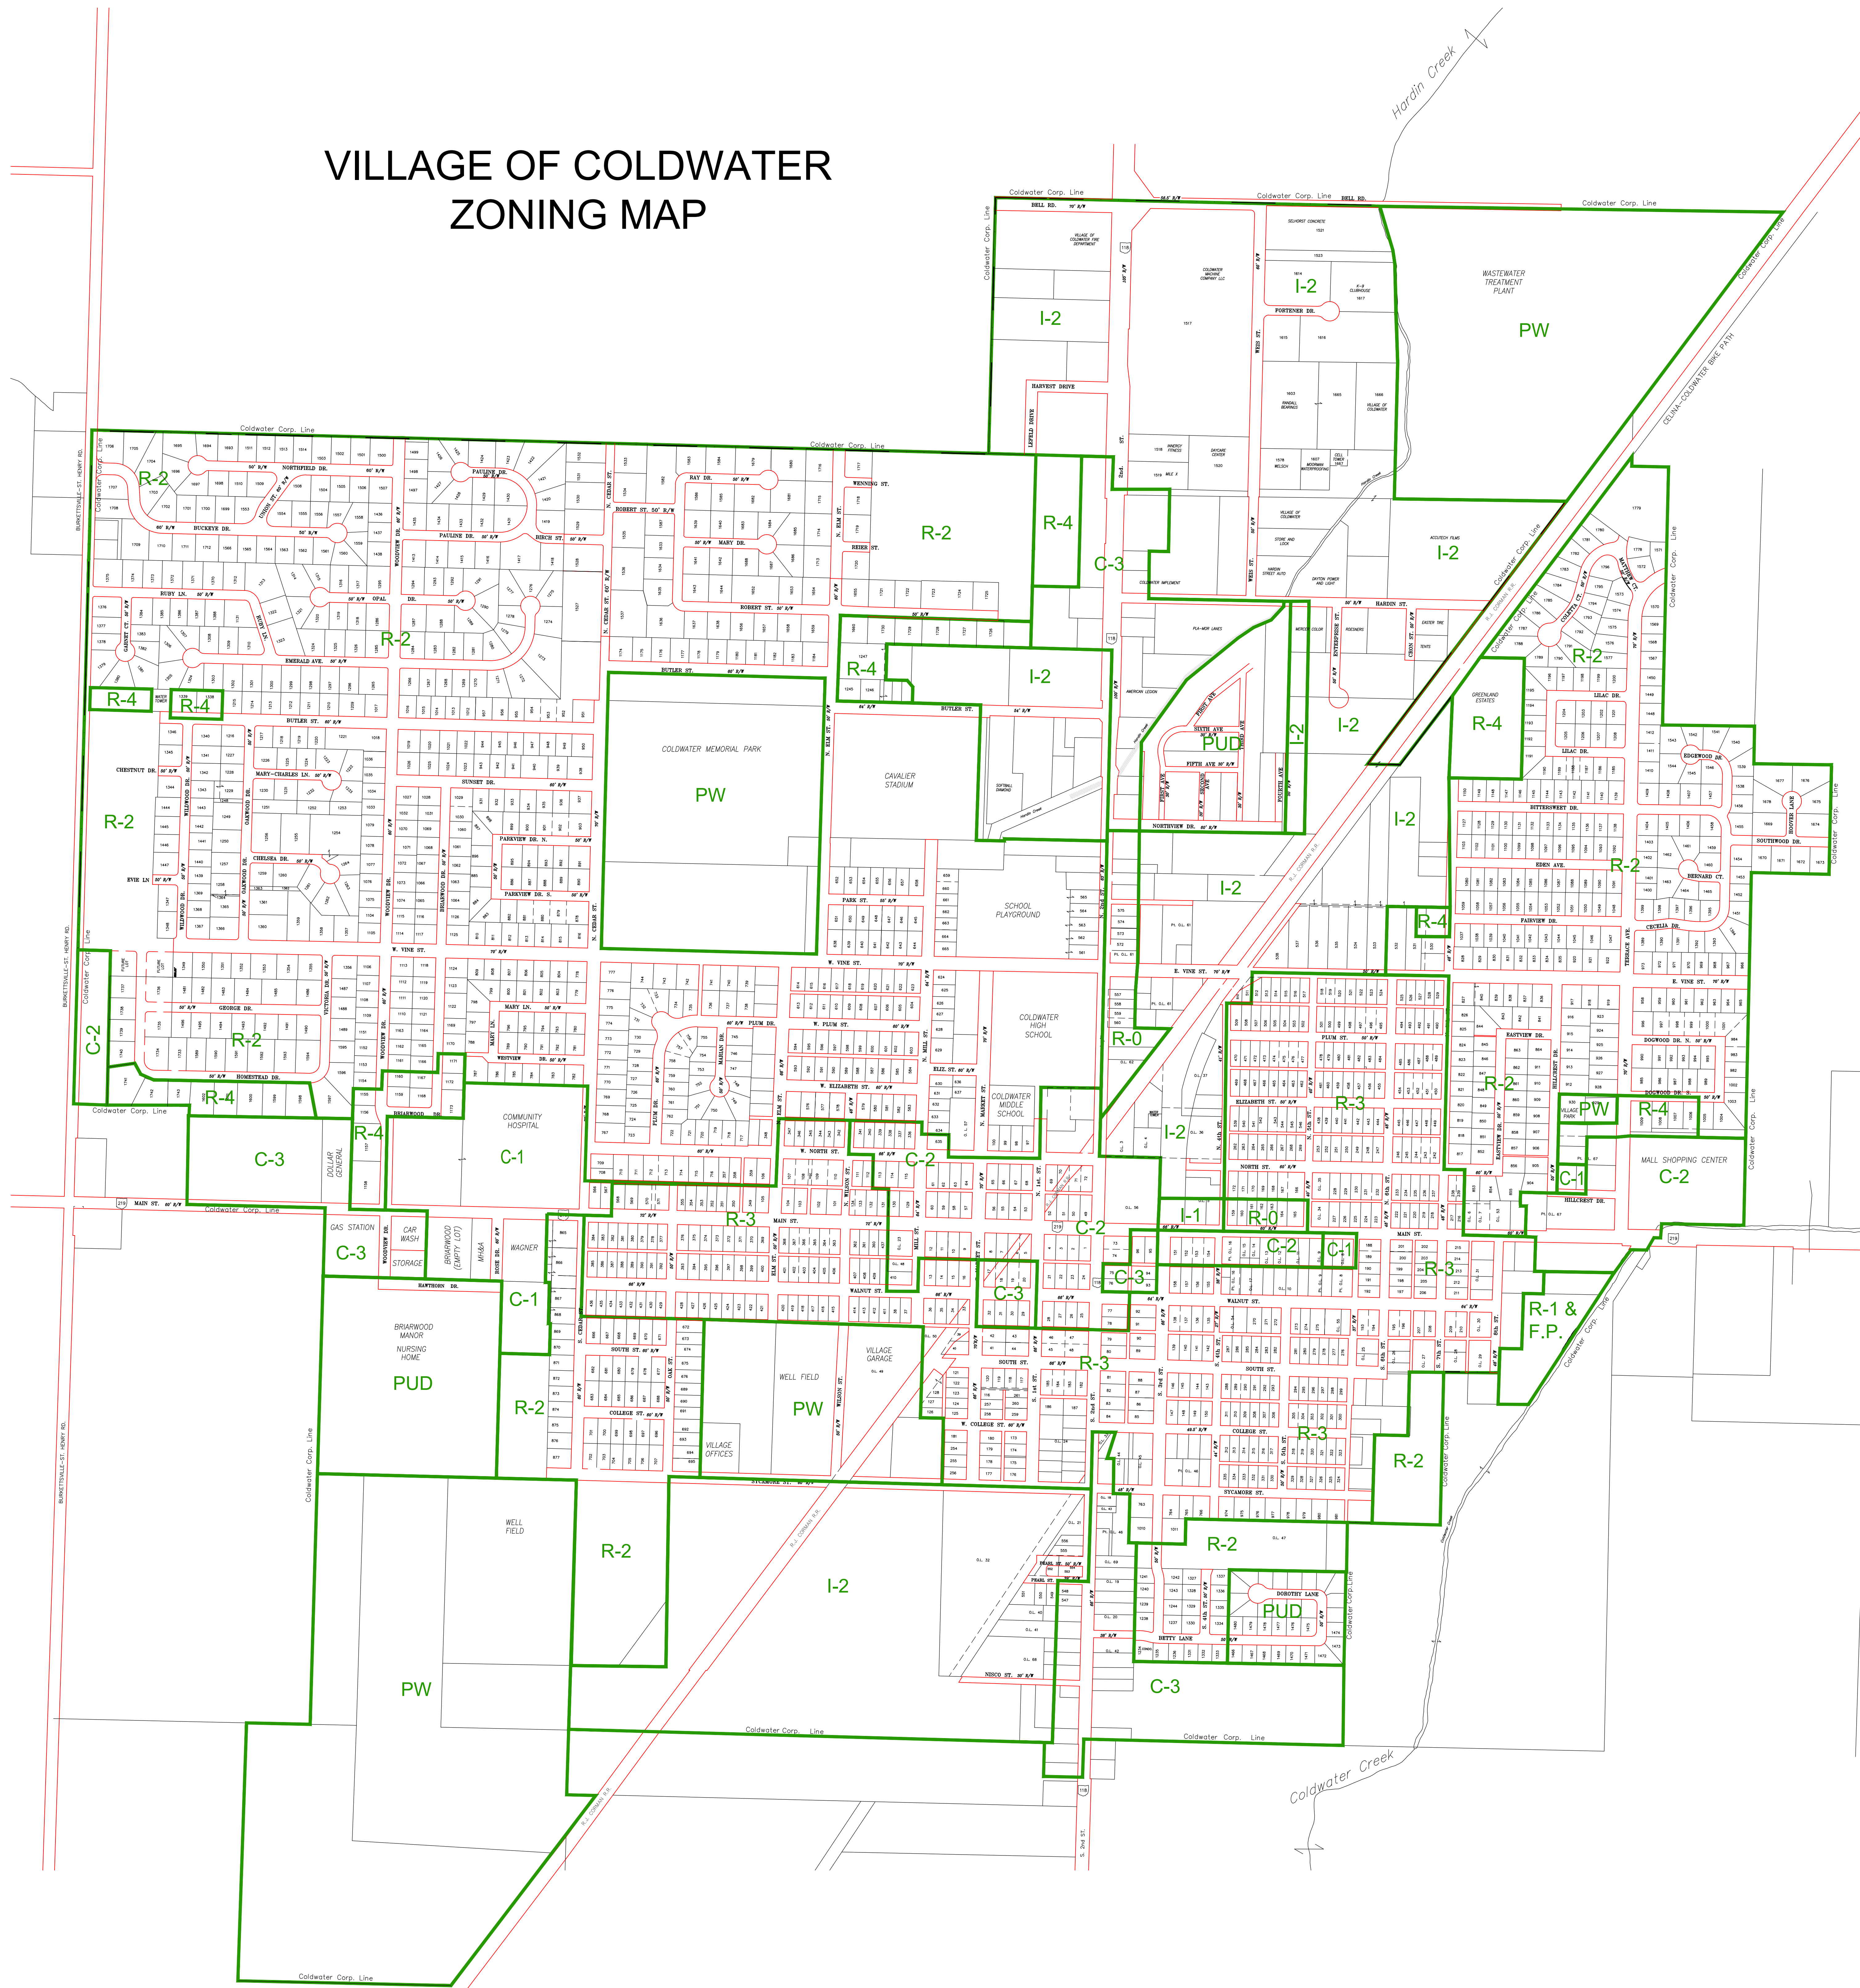

VILLAGE OF COLDWATER ZONING MAP

LEGEND

- R-0 RESIDENTIAL OFFICE
- R-1 RURAL RESIDENTIAL
- R-2 SUBURBAN RESIDENTIAL
- R-3 URBAN RESIDENTIAL
- R-4 APARTMENT RESIDENTIAL
- C-1 SUBURBAN OFFICE
- C-2 COMMUNITY COMMERCIAL
- C-3 COMMUNITY SERVICE
- I-1 RESTRICTED INDUSTRIAL
- I-2 GENERAL INDUSTRIAL
- PUD PLANNED UNIT DEVELOPMENT
- FP FLOOD PLAIN
- PW PUBLIC WORKS