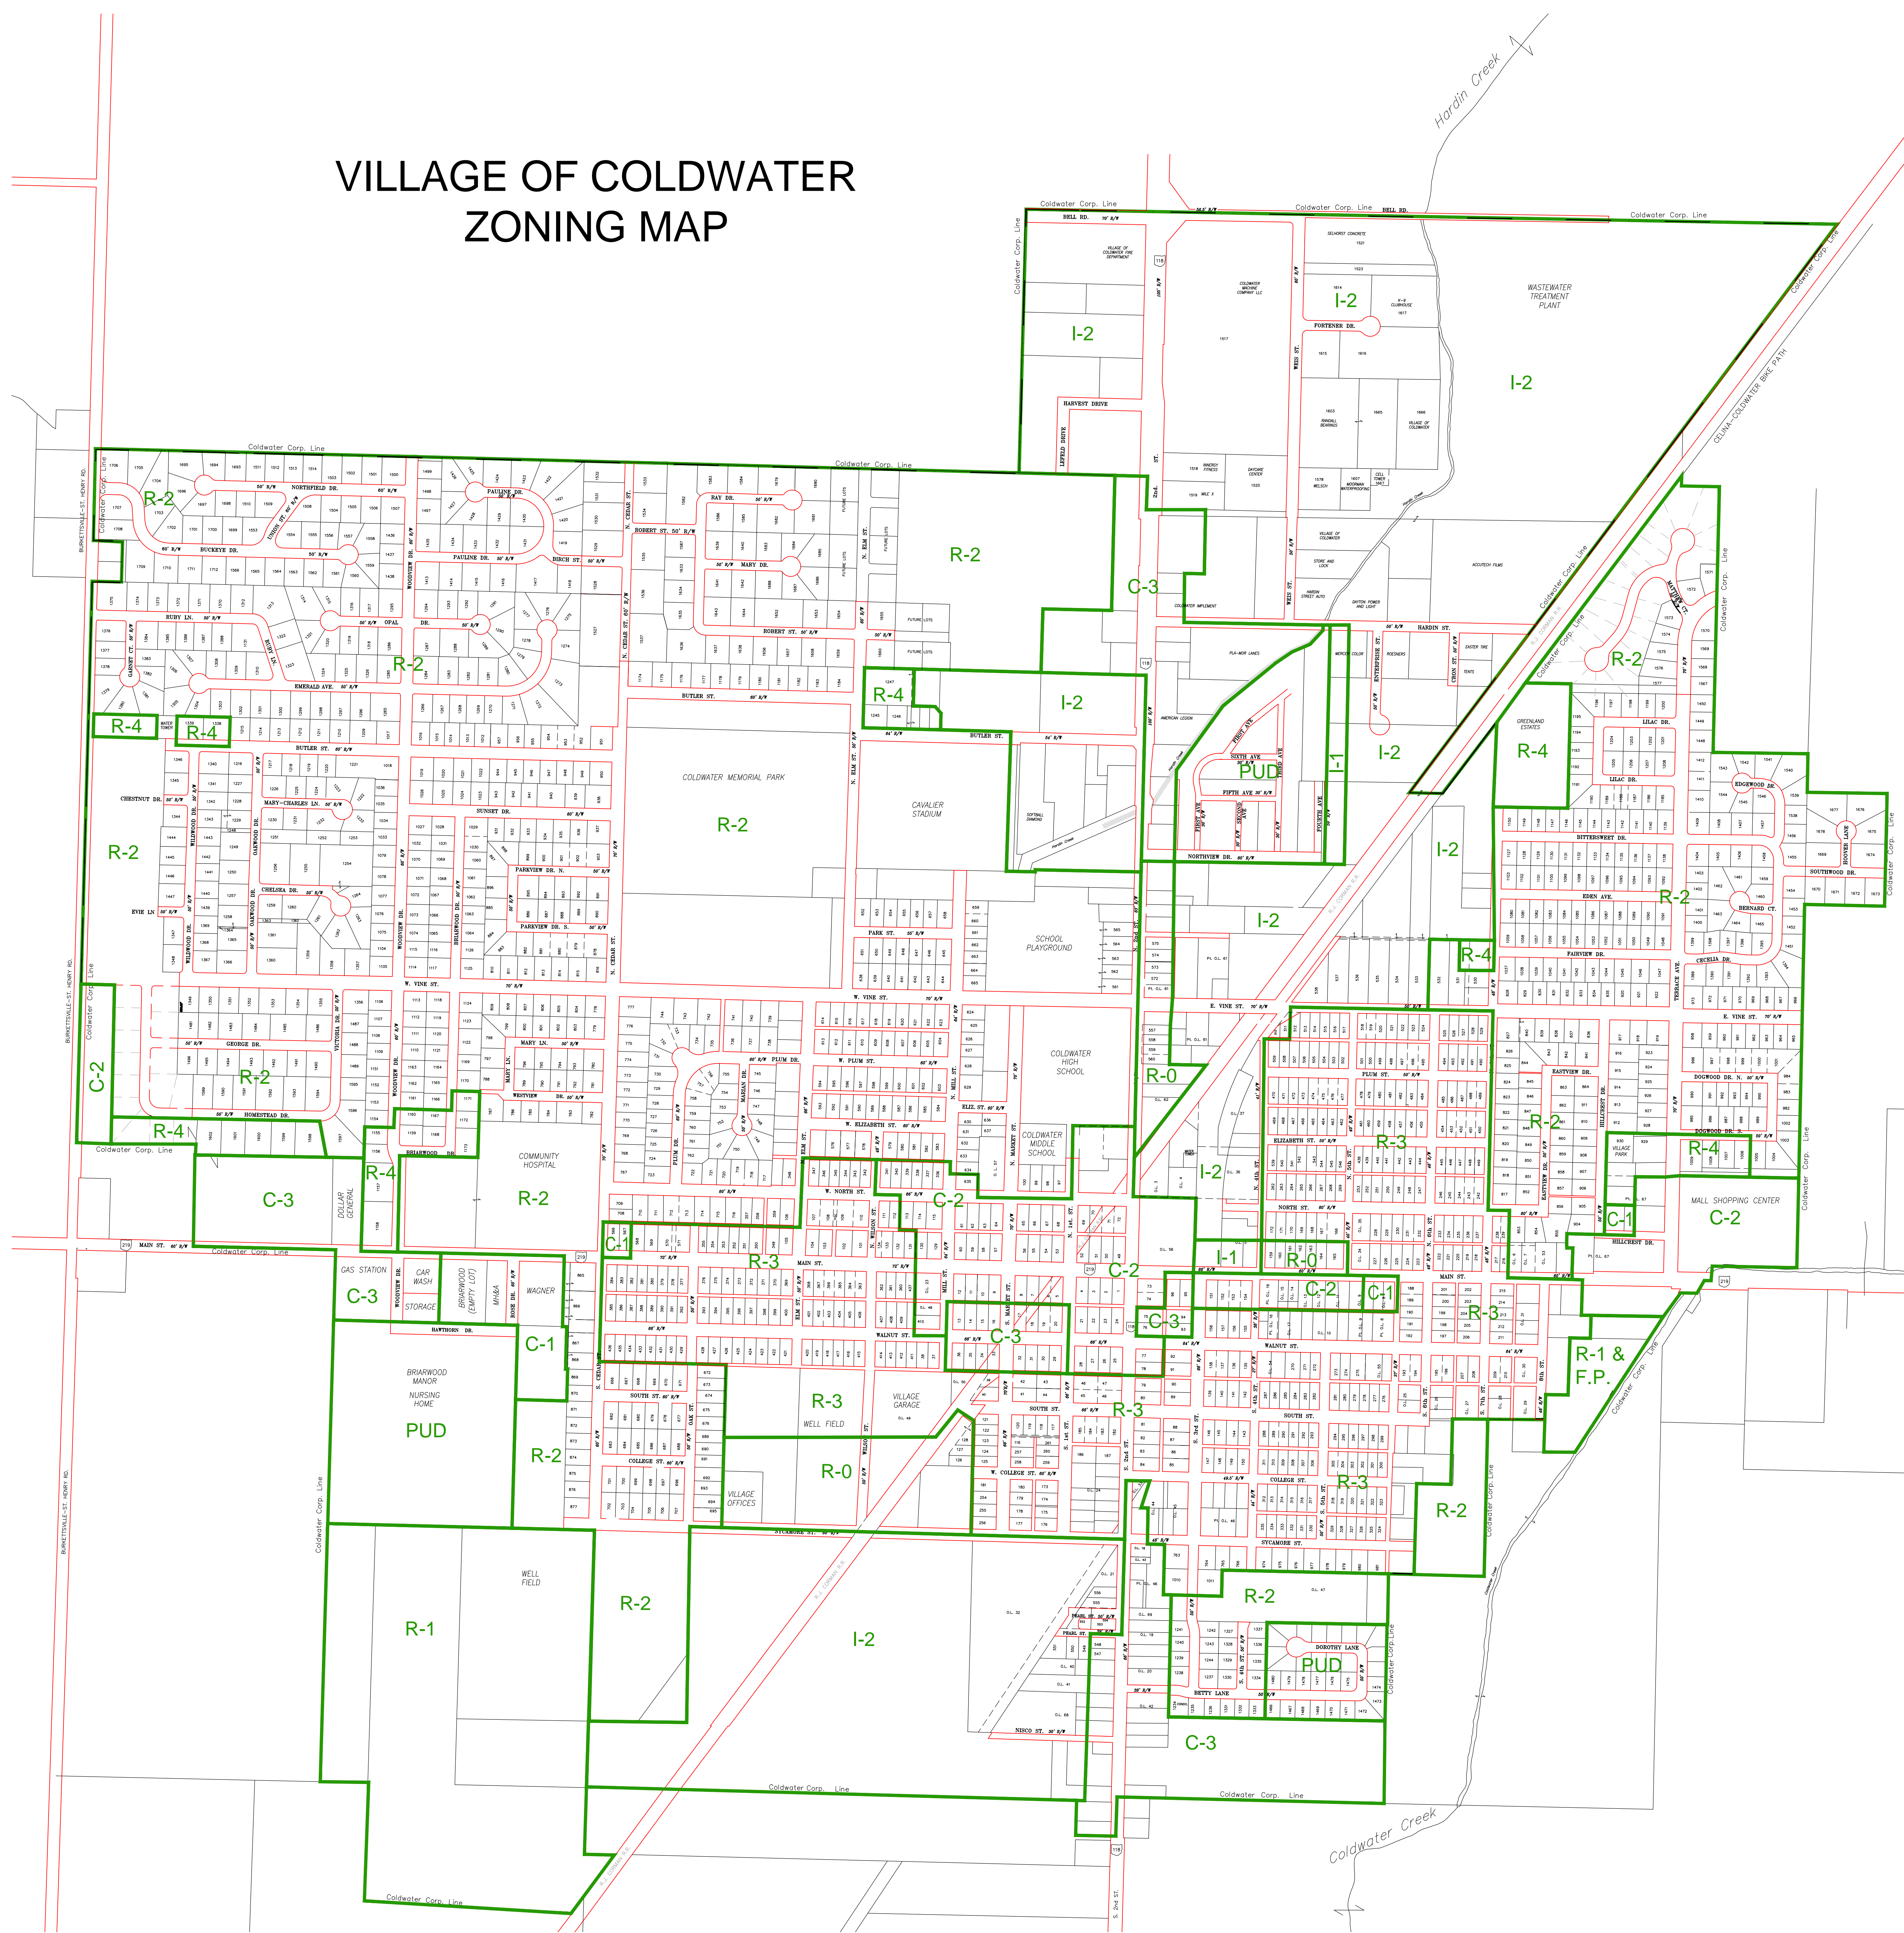

VILLAGE OF COLDWATER ZONING MAP

LEGEND

- R-0 RESIDENTIAL OFFICE
- R-1 RURAL RESIDENTIAL
- R-2 SUBURBAN RESIDENTIAL
- R-3 URBAN RESIDENTIAL
- R-4 APARTMENT RESIDENTIAL
- C-1 SUBURBAN OFFICE
- C-2 COMMUNITY COMMERCIAL
- C-3 COMMUNITY SERVICE
- I-1 RESTRICTED INDUSTRIAL
- I-2 GENERAL INDUSTRIAL
- PUD PLANNED UNIT DEVELOPMENT
- FP FLOOD PLAIN